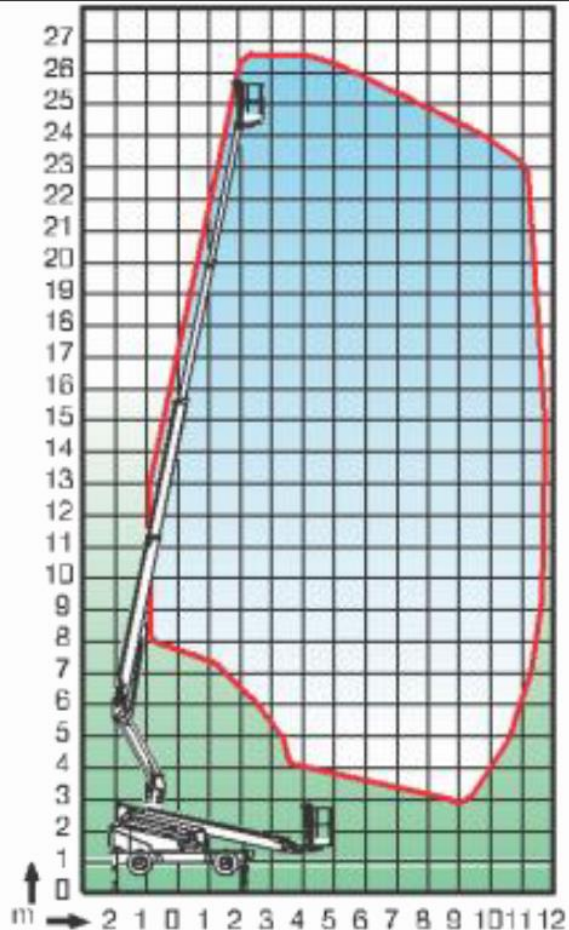

FICHA TECNICA
BRAZO ARTICULADO 26.5M
MODELO DINOLIFT_RXT265
DIESEL / 4X4

REACH SPECIFICATIONS Max.

working height	26.5 m Max.
platform height	24.5 m Max.
outreach	11.7 m
Lifting capacity	215 kg
Boom rotation	continuous
Basket rotation	90°
Support width	4.0 m
Support length	4.4 m

DIMENSIONS

Basket size	0.7 x 1.3 m
Transport length	7.17 m
Transport width	2.11 m
Transport height	2.41 m
Weight	4500 kg

DIMENSIONES